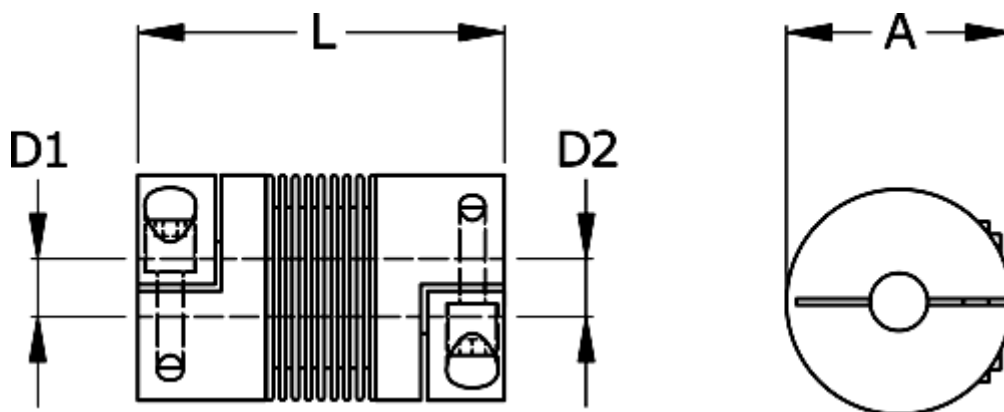

Data Sheet

Article number: 3330408001686070

Description: Bellow coupling type 4 size800
Length 168 mm, bore 60/70 mm

Measures

A	= 157
D1	= 60
D2	= 70
L	= 168
Nom. torque NM (Tkn)	= 800